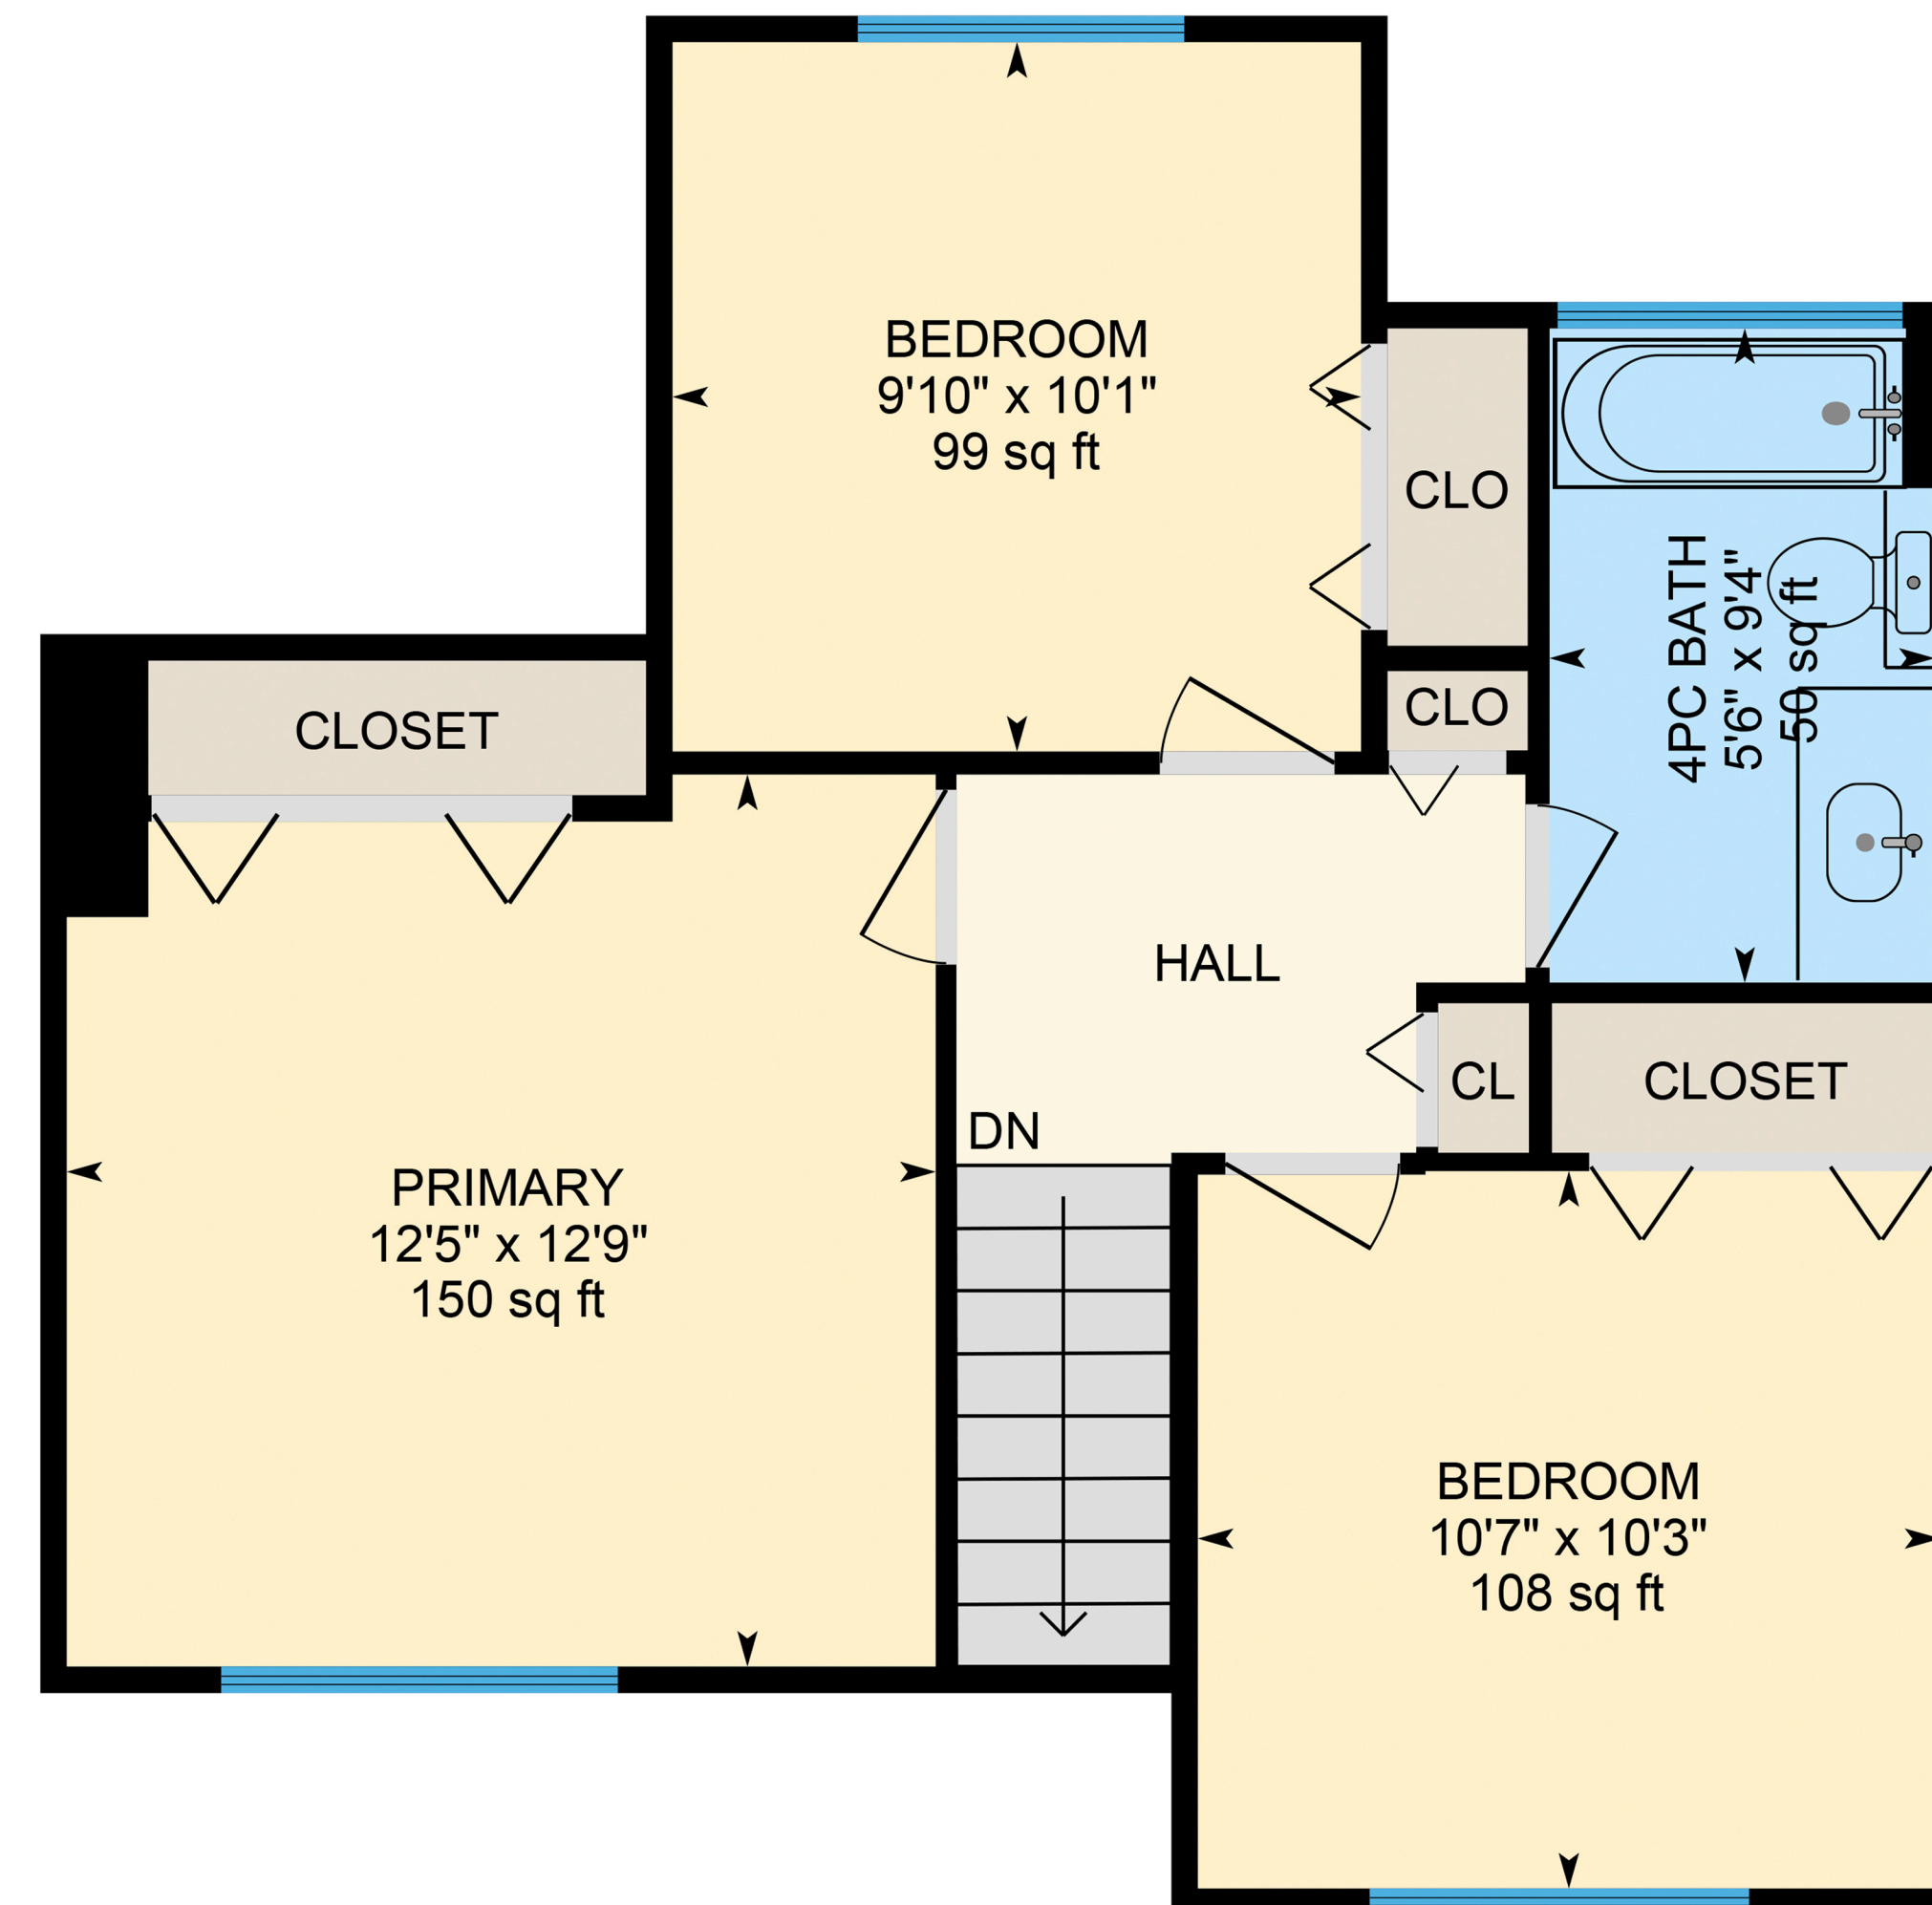

# 30-21550 Cherrington Ave, Maple Ridge, BC

Main: 647 sq.ft.

Above: 569 sq.ft.

Total: 1156 sq.ft.

Main

Above

Measured on: Feb 25, 2025

White regions are excluded from total floor area in iGUIDE floor plans.  
All room dimensions and floor areas must be considered approximate  
and are subject to independent verification.