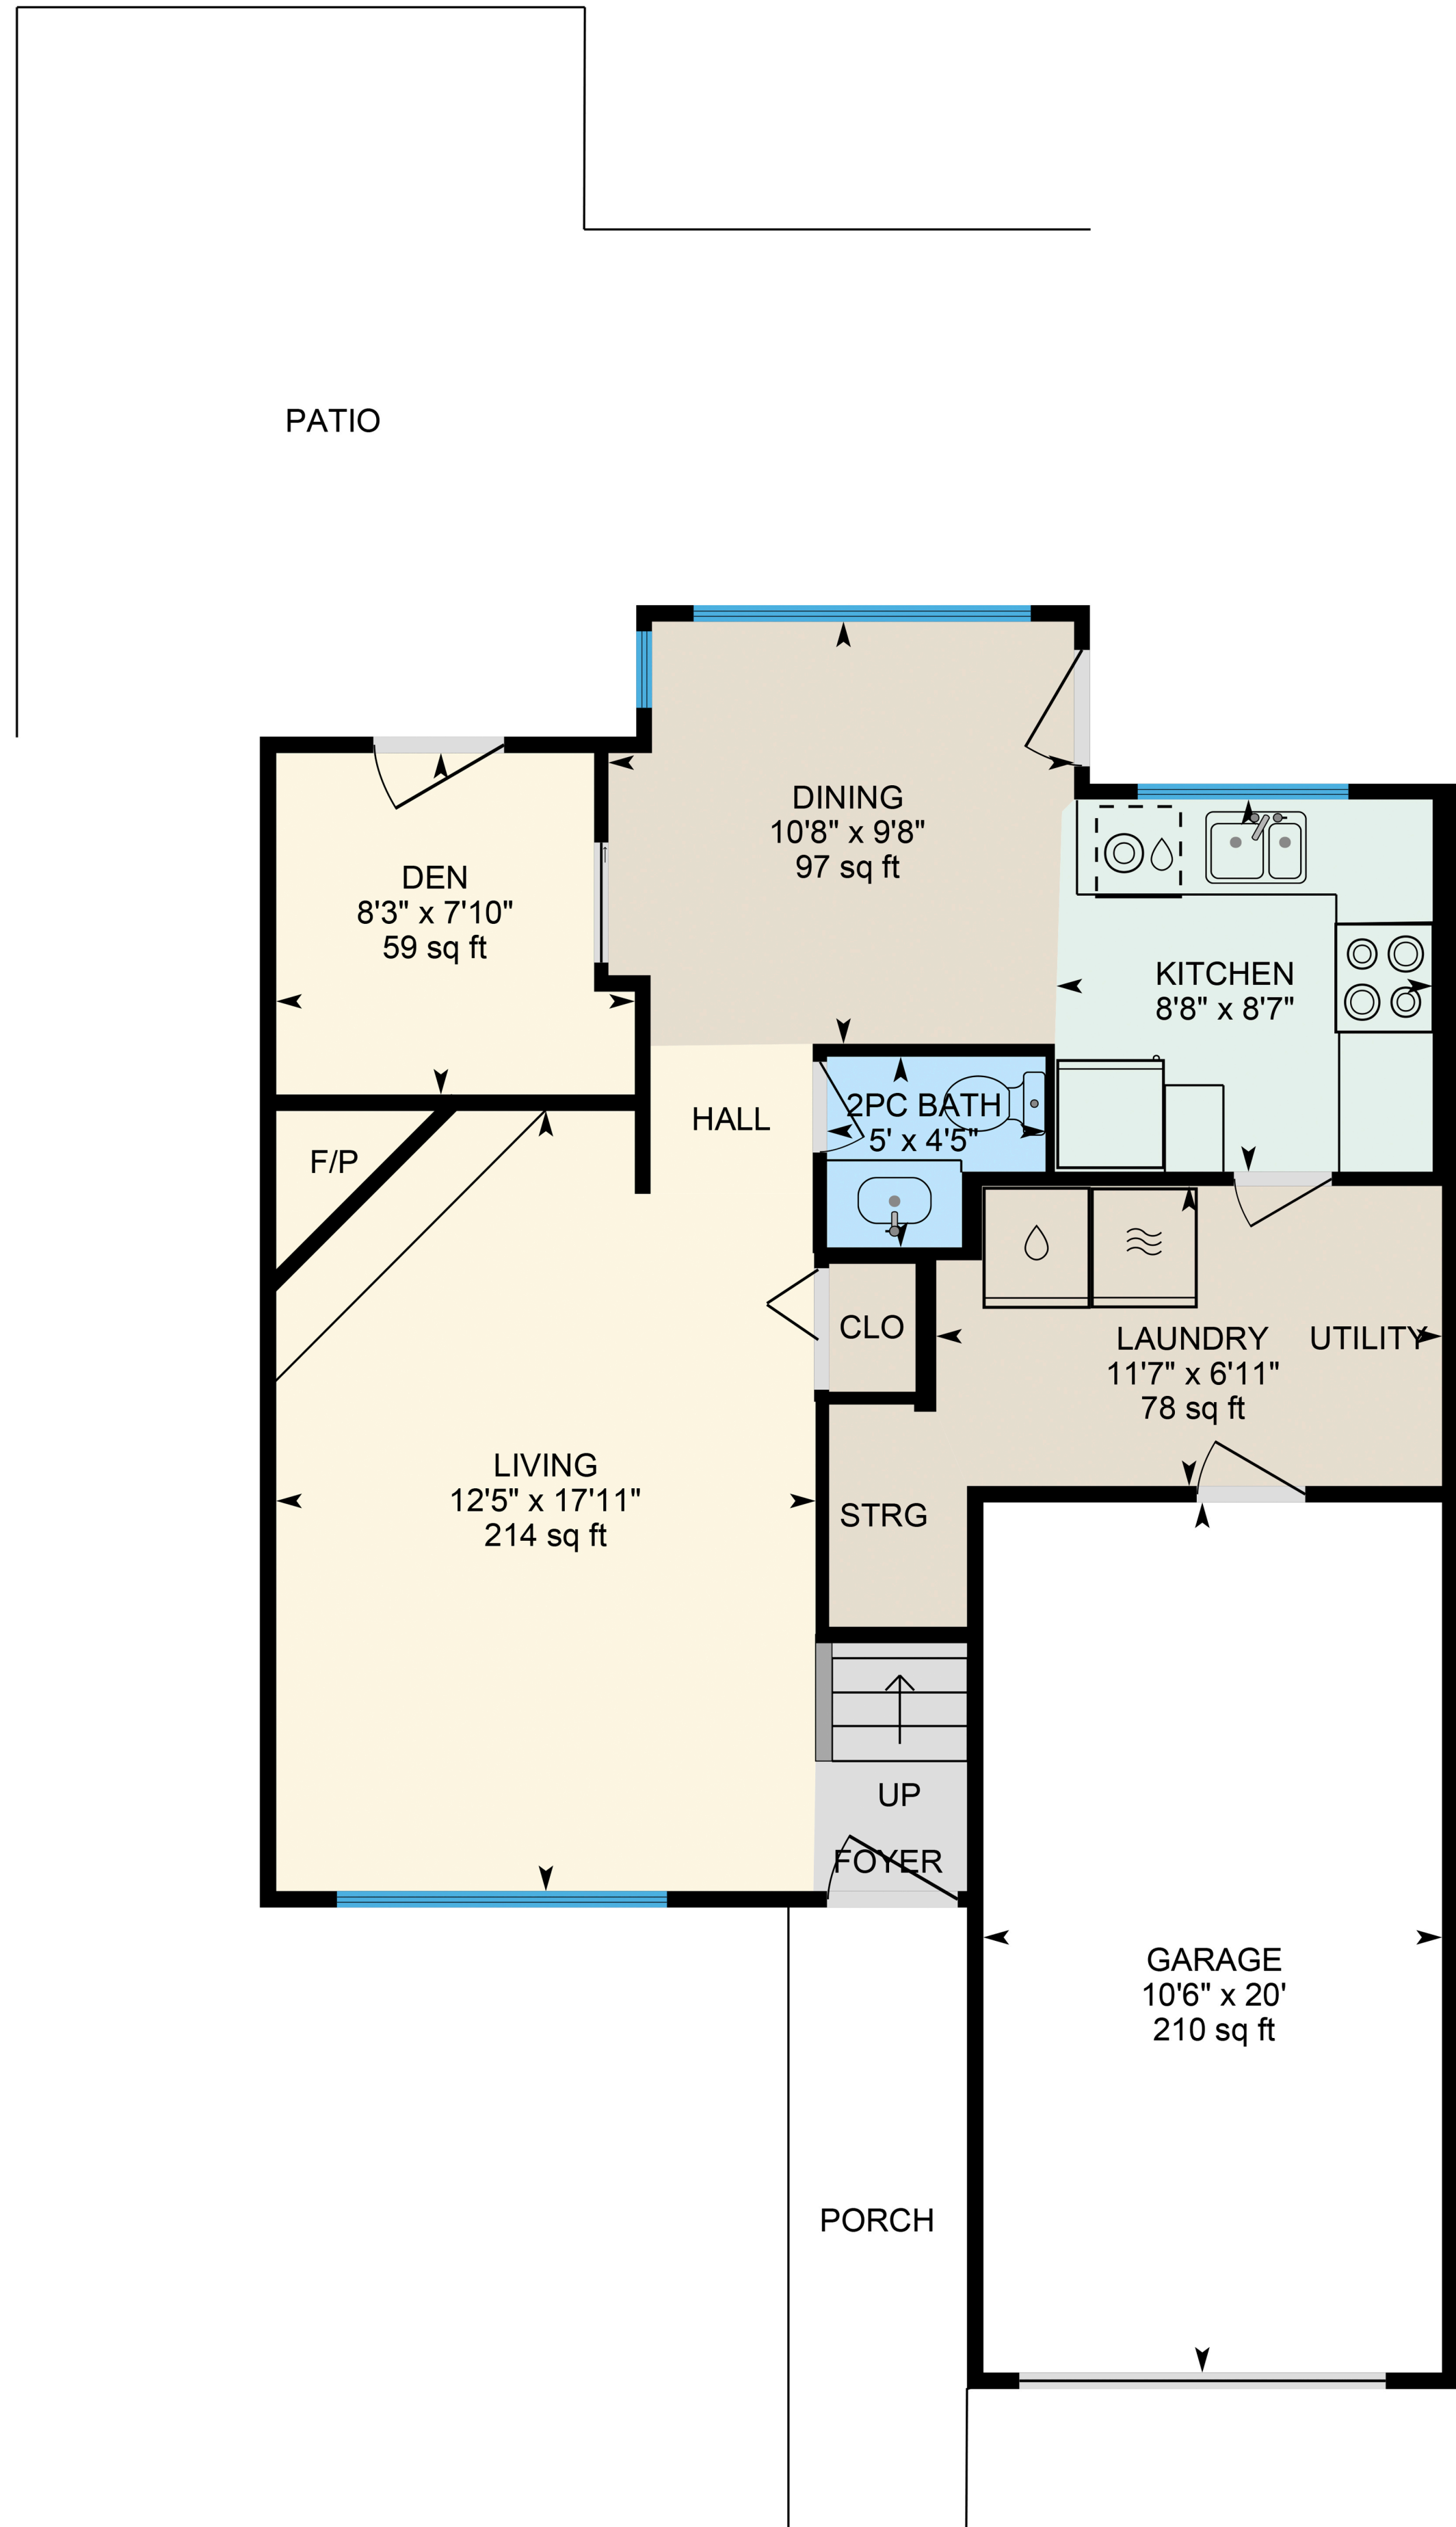

# 30-21550 Cherrington Ave, Maple Ridge, BC

Main: 647 sq.ft.

Above: 569 sq.ft.

Total: 1156 sq.ft.

Main

Above

Measured on: Feb 25, 2025

White regions are excluded from total floor area in iGUIDE floor plans.  
All room dimensions and floor areas must be considered approximate  
and are subject to independent verification.